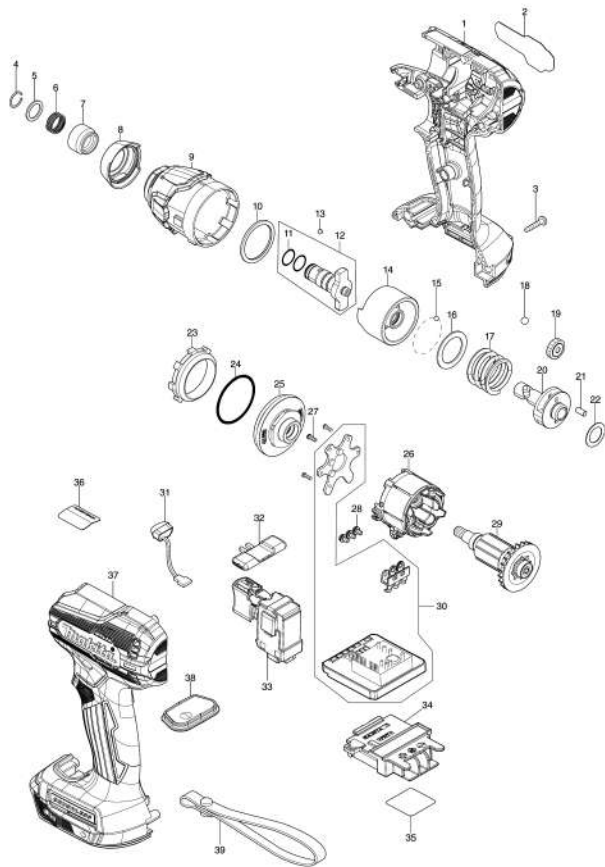

Model No.DTD157 CORDLESS IMPACT DRIVER

1/23/2021

MAKITA SERVICE INFORMATION

Model No.DTD157 CORDLESS IMPACT DRIVER

Item	Parts No.	Description	I/C	Qty	New/Old	Opt. 1	Opt. 2	Note
D10		INC. 1						
038	144137-4	SWITCH PLATE COMPLETE		1				
A01	346317-0	HOOK		1				
A02	266622-8	+ TRUSS HEAD SCREW M4X12		1				

Please order the parts with part number.

Print Date 23/1/2021

Model No.DTD157 CORDLESS IMPACT DRIVER

Item	Parts No.	Description	I/C	Qty	New/Old	Opt. 1	Opt. 2	Note
001	183S27-0	HOUSING SET		1				
C10	263005-3	RUBBER PIN 6		2				
C20	252126-6	HEX. LOCK NUT M4-7		2				
D10		INC. 37						
002	811B03-9	DTD157 NAME PLATE		1				
003	266429-2	TAPPING SCREW 3X16		9				
004	231965-7	RING SPRING 10		1				
005	267143-3	FLAT WASHER 11		1				
006	233005-7	COMPRESSION SPRING 13		1				
007	326803-7	BIT SLEEVE		1				
008	422661-0	BUMPER		1				
009	140Y09-1	HAMMER CASE COMPLETE		1				
010	261165-5	NYLON WASHER 26		1				
011	213920-1	O-RING 10.5		2				
012	136381-7	ANVIL M ASS'Y		1				
D10		INC. 11						
013	216019-1	STEEL BALL 3		2				
014	327824-2	HAMMER		1				
015	216019-1	STEEL BALL 3		24				
016	267380-9	FLAT WASHER 20		1				
017	232326-4	COMPRESSION SPRING 21		1				
018	216002-8	STEEL BALL 4.8		2				
019	227213-0	SPUR GEAR 17		2				
020	327743-2	SPINDLE		1				
021	268217-3	PIN 3.5		2				
022	253052-2	FLAT WASHER 12		1				
023	227316-0	INTERNAL GEAR 43		1				
024	213479-8	O RING 33		1				
025	140Y11-4	BEARING BOX COMPLETE		1				
026	629A44-3	STATOR		1				
027	266490-9	TAPPING SCREW PT 2X6		3				
028	652069-6	FLAT HEAD SCREW M3X6		3				
029	619672-6	ROTOR		1				
030	620E43-2	CONTROLLER		1				
031	620521-2	LED CIRCUIT		1				
032	455053-8	F/R CHANGE LEVER		1				
033	143975-1	SWITCH COMPLETE		1				
034	643874-2	TERMINAL		1				
035	811B11-0	DTD157 SERIAL NO. LABEL		1				
037	183S27-0	HOUSING SET		1				
C10	263005-3	RUBBER PIN 6		2				
C20	252126-6	HEX. LOCK NUT M4-7		2				

Please order the parts with part number.

Print Date 23/1/2021

1/4

3/4

4/4